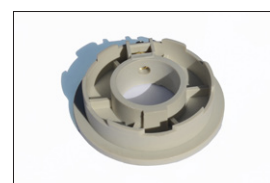

## BASE IN CEMENT

Base dim. (cm.)	Tube dim. (cm.)	Weight (kg.)	Volume (m <sup>3</sup> )
Ø 55	h. 30 Ø 40	35,00	0,04
Ø 65	h. 30 Ø 50 - 60	65,00	0,05
50x50	h. 30 Ø 50 - 60	65,00	0,04

## LOWER POLE IN ALUMINIUM

Dim. (mm.)	Height (cm.)	Weight (kg)	Box
Ø 40 (real measurement 37,5)	120 cm. with tip	0,60	pz. 5 / 12 x 7 x 120 cm. m <sup>3</sup> 0,01 kg. 3,00
Ø 38 (real measurement 35,5)			
Baionetta			
Ø 40 (real measurement 37,5)	100 cm. with plug	0,60	pz. 5 / 12 x 10 x 100 cm. m <sup>3</sup> 0,01 kg. 3,00
Ø 38 (real measurement 35,5)			
Baionetta			

## ADAPTOR

It is attached to the lower pole in order to rest the PVC plate.  
Dimensions: Ø 10 cm h. 3 cm.

## AGOJET

It is buried in order to position the lower pole in soil other than sand.  
Measurements: Ø 10 cm h. 70 cm.