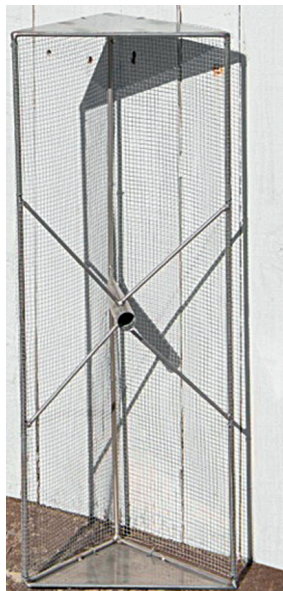

## ADAPTOR

It is attached to the lower pole in order to rest the PVC plate.  
Dimensions: Ø 10 cm h. 3 cm.

## RAKE

Dimensions (cm.): 60 x 15 x 5 cm.

## NET

Dimensions (cm.): Ø 25 cm.

## SAND CLEANER

Dimensions (cm.): 60 x 25 x 25 cm.